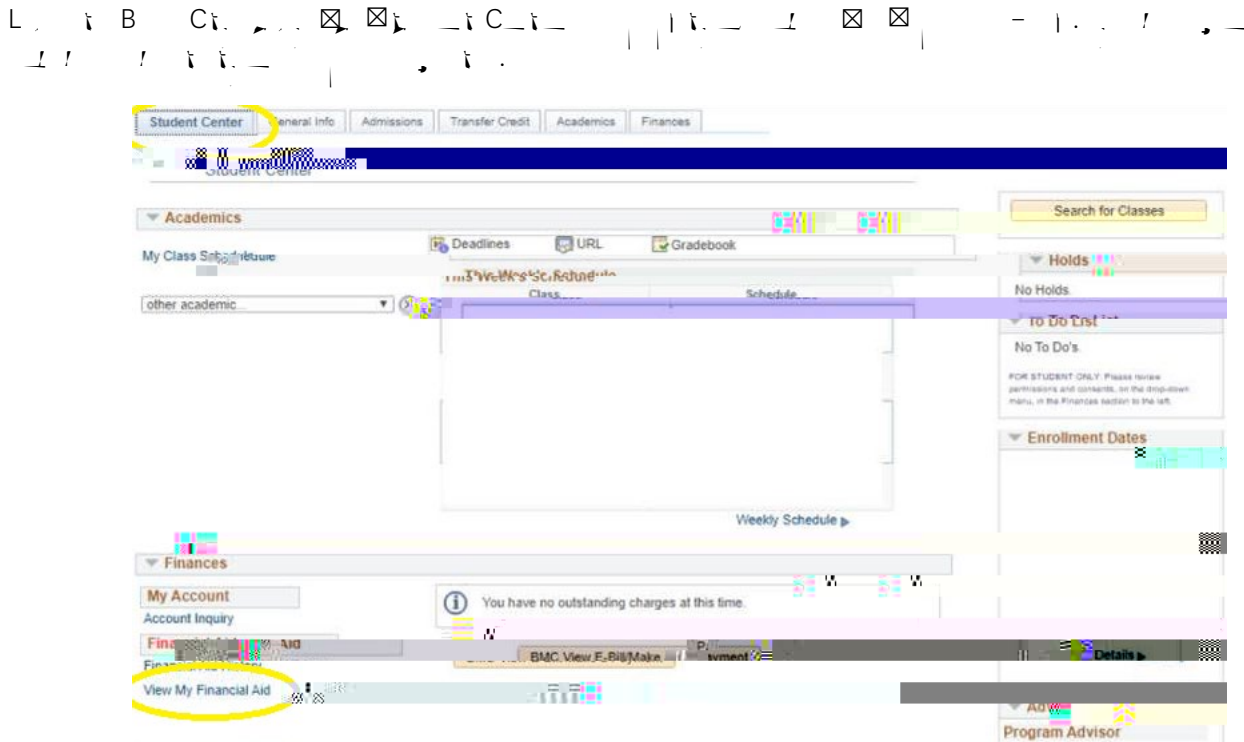

BRYN MAWR COLLEGE

Frequently Asked Questions

How do I access my financial aid information?

Why is my To-Do list in BiONiC blank?

How do I see what documents are missing?

BRYN MAWR

COLLEGE

A musical score for a piece titled "A". The score is written on a grand staff with three staves. The top staff begins with a treble clef, a key signature of one flat (B-flat), and a 4/4 time signature. The first two measures of the top staff contain two crossed-out boxes. The rest of the score consists of three staves of music. The second and third staves are preceded by a double bar line and a repeat sign. The notation includes various note values, rests, and dynamic markings.